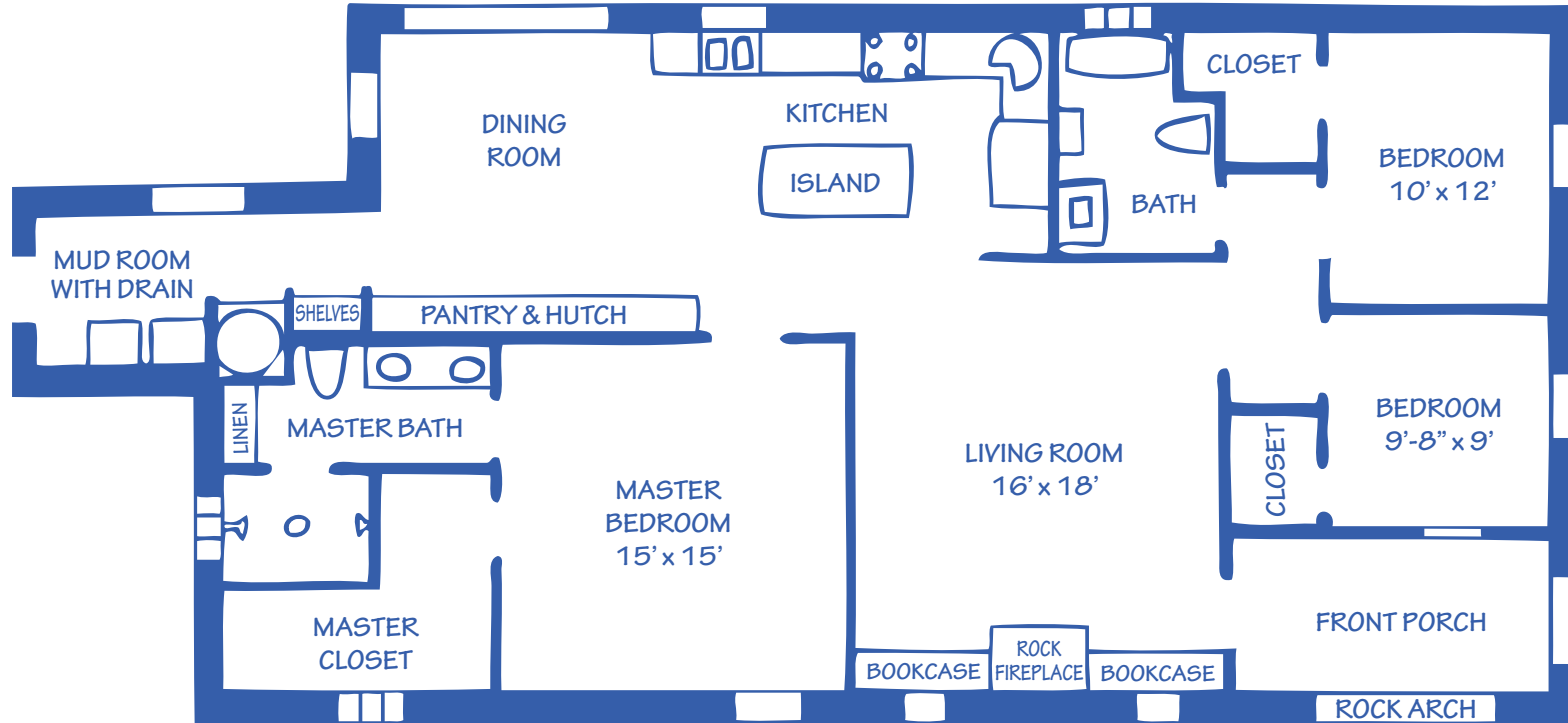

ENGLISH COTTAGE

1,855 SQ. FEET

118 GRANITE RIDGE CIRCLE
3 bedroom, 2 bath

- Charming, spacious three bedroom two bath, 1855 square feet.
- 14" thick insulated walls for super energy efficiency.
- Extra large master suite w/oversized walk in closet.
- Double vanity with shower for two.
- Guest bath with Jacuzzi.
- East facing front porch with arch top wooden door.
- Back mudroom entrance.
- Great room with wood burning fireplace.
- Hardwood and stone floor throughout.
- Large open kitchen with island/bar and granite countertops.
- Dining room with a view.
- Detached matching garage.